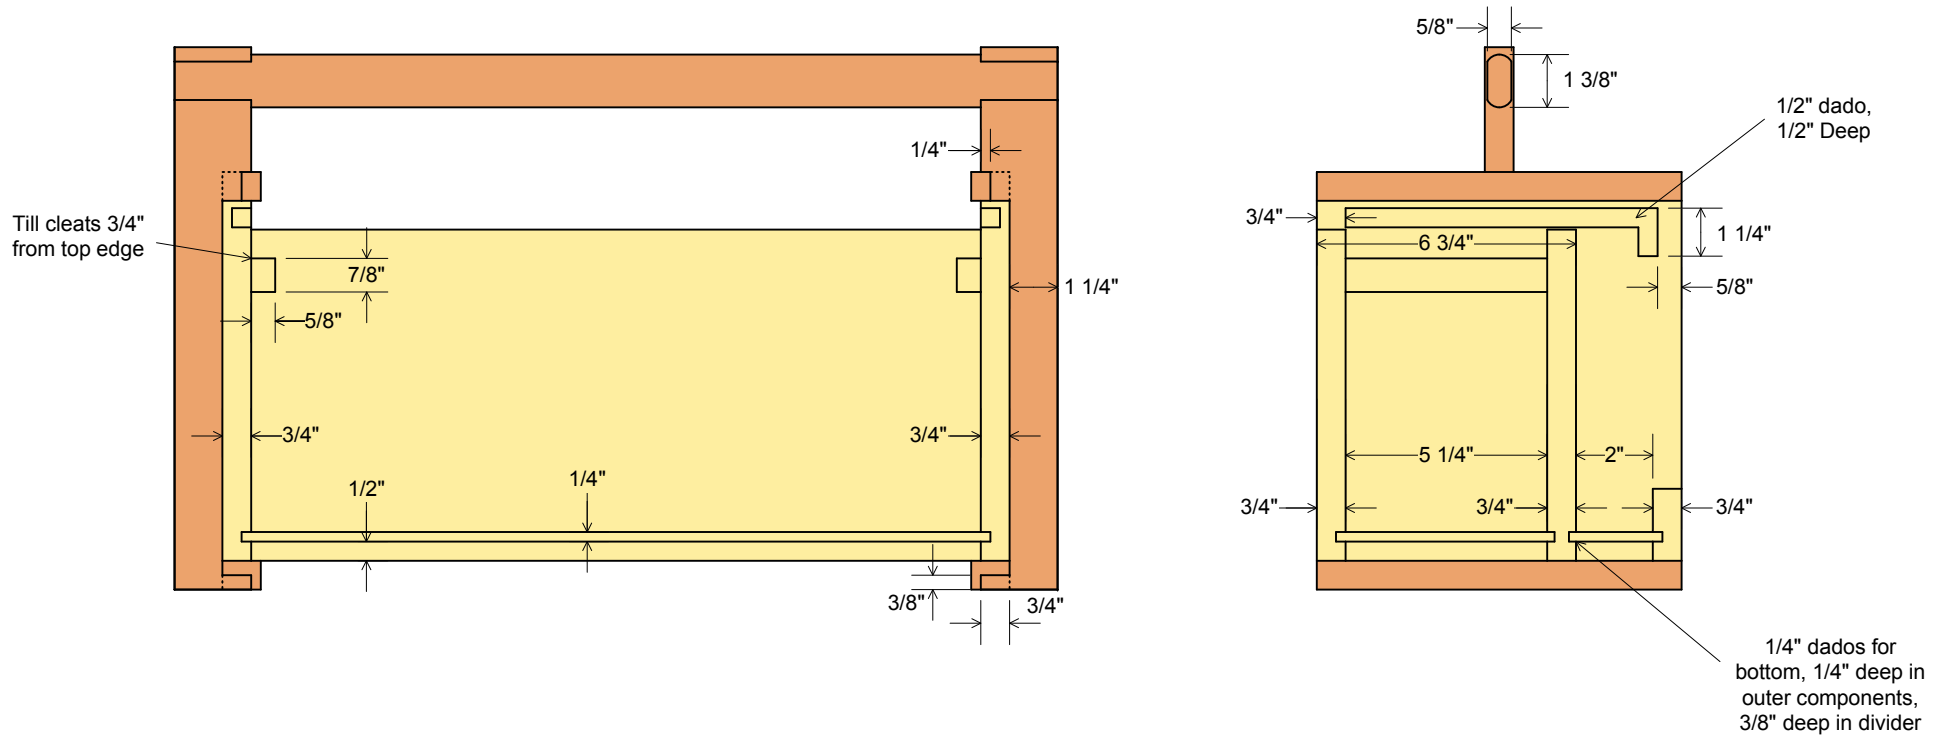

Carcass

Till

3/16" dado, 1/8" deep, in till sides for 1/4" bottom with 1/16" rabbet around edges

Carcass Interior

Lid