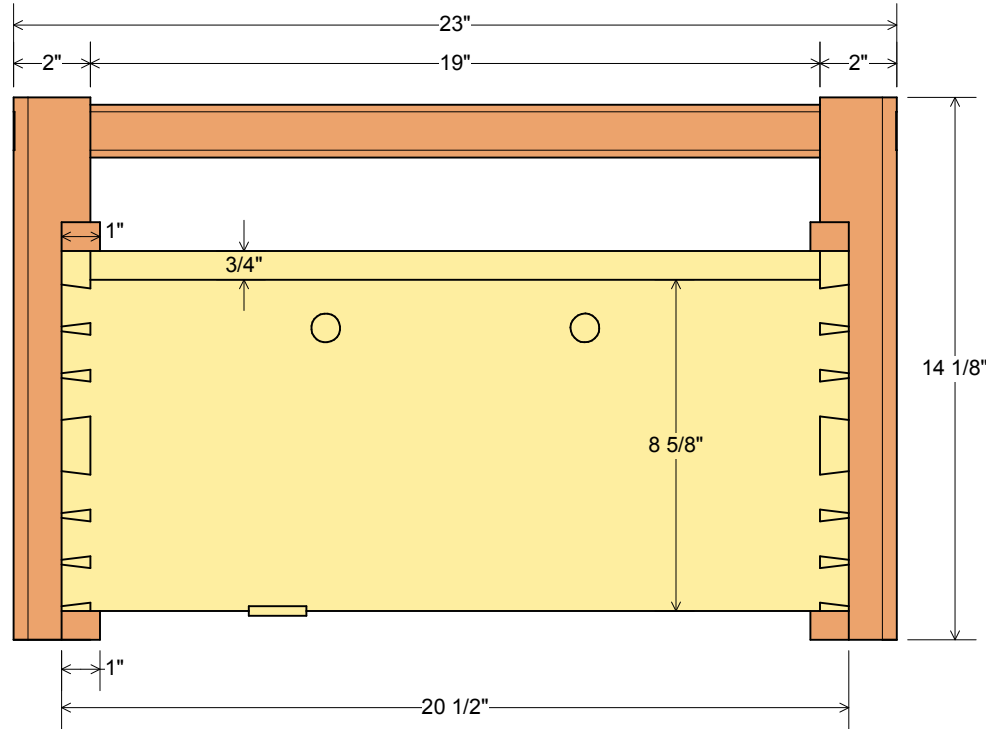

Carcass

Till

3/16" dado, 1/8" deep, in till sides for 1/4" bottom with 1/16" rabbet around edges

Carcass Interior

Lid