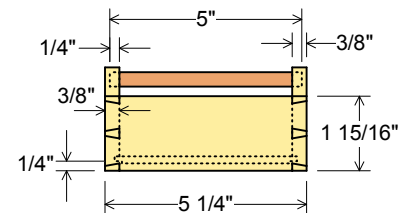

Carcass

Till

3/16" dado, 1/8" deep, in till sides for 1/4" bottom with 1/16" rabbet around edges

Carcass Interior

Lid