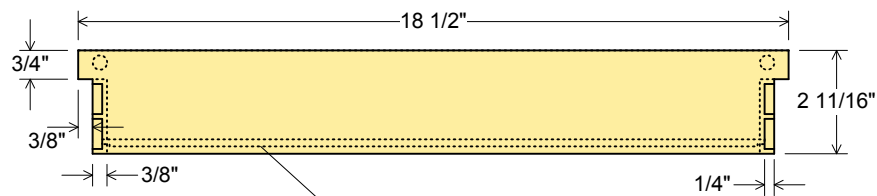

Carcass

Till

3/16" dado, 1/8" deep, in till sides for 1/4" bottom with 1/16" rabbet around edges

Carcass Interior

Lid