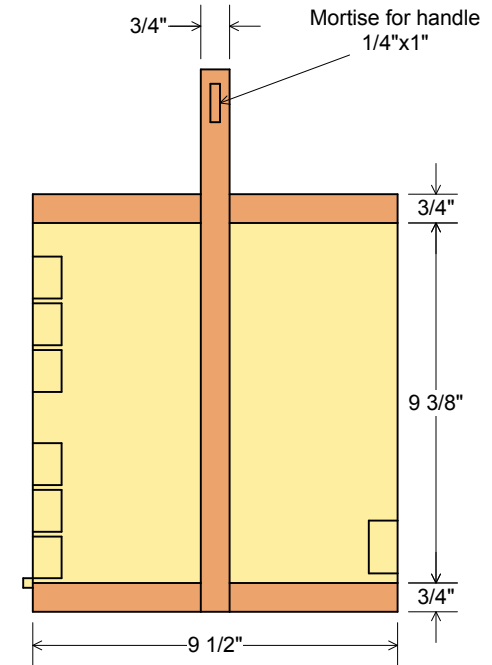

Carcass

Till

3/16" dado, 1/8" deep, in till sides for 1/4" bottom with 1/16" rabbet around edges

Carcass Interior

Lid