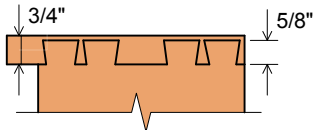

Carcass Front

Carcass Side

Small Drawer

1/4" rabbet, 1/8" deep in drawer sides for 1/4" drawer bottom

Carcass Dovetails

Large Drawer

3/16" dado, 1/8" deep, in drawer sides for 1/4" drawer bottom with 1/16" rabbet around edges