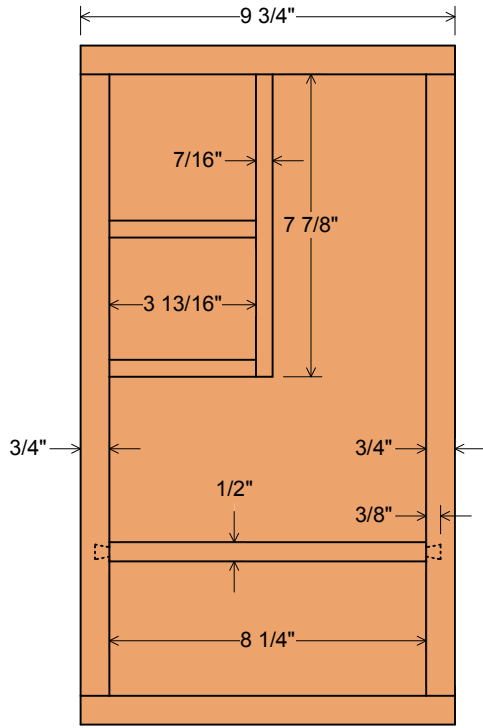

Carcass Front

Carcass Side

Small Drawer

1/4" rabbet, 1/8" deep in drawer sides for 1/4" drawer bottom

Carcass Dovetails

Large Drawer

3/16" dado, 1/8" deep, in drawer sides for 1/4" drawer bottom with 1/16" rabbet around edges

Door Section