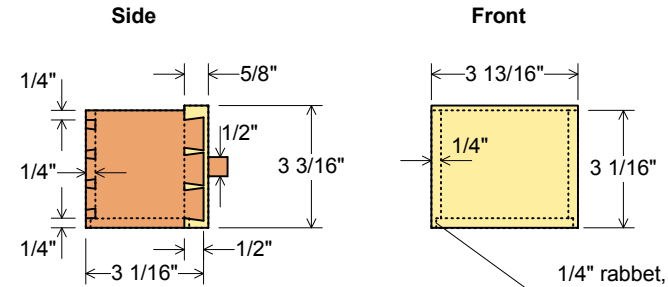

Carcass Front

Carcass Side

Small Drawer

1/4" rabbet, 1/8" deep in drawer sides for 1/4" drawer bottom

Carcass Dovetails

Large Drawer

3/16" dado, 1/8" deep, in drawer sides for 1/4" drawer bottom with 1/16" rabbet around edges

Door Section