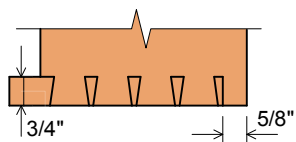

Carcass Front

Carcass Side

Small Drawer

1/4" rabbet, 1/8" deep in drawer sides for 1/4" drawer bottom

Carcass Dovetails

Large Drawer

3/16" dado, 1/8" deep, in drawer sides for 1/4" drawer bottom with 1/16" rabbet around edges

Door Section