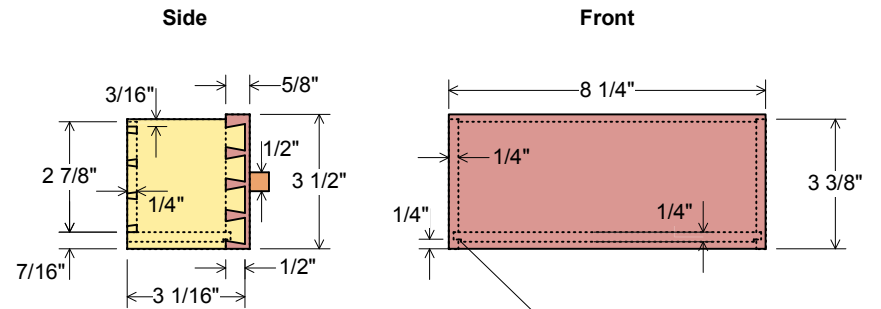

Carcass Front

Carcass Side

Small Drawer

1/4" rabbet, 1/8" deep in drawer sides for 1/4" drawer bottom

Carcass Dovetails

Large Drawer

3/16" dado, 1/8" deep, in drawer sides for 1/4" drawer bottom with 1/16" rabbet around edges

Door Section