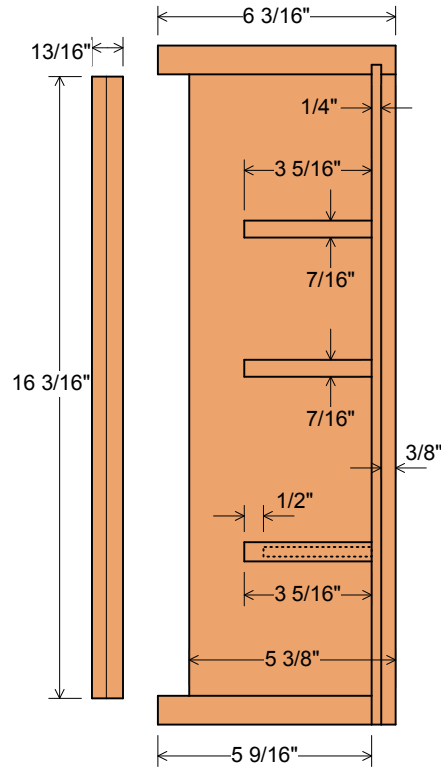

Carcass Front

Carcass Side

Small Drawer

1/4" rabbet, 1/8" deep in drawer sides for 1/4" drawer bottom

Carcass Dovetails

Large Drawer

3/16" dado, 1/8" deep, in drawer sides for 1/4" drawer bottom with 1/16" rabbet around edges

Door Section